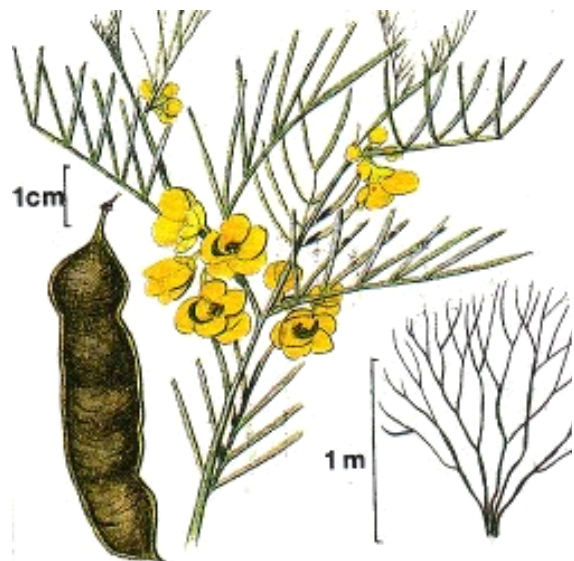

Cassia artemisioides

Common name:

Silver cassia, Puntly bush,
Dense cassia,

Palatability to Livestock:

May be unpalatable, but eaten in times of food shortage.

Immature pods and seeds are the most toxic.

Toxicity to Goats:

Health and Production Problems;

- . Causes damage to the muscles of the skeleton and the heart.
- . Can give rise to loss of appetite and weight loss.
- . Can cause rapid death in some cases.

Treatment;

- . Be aware of potential stock problems.

Integrated Control Strategy:

- . Basal bark or cut stump treatment with a selective herbicide.

Comments:

- . Plants bearing seed pods are the most poisonous.
- . An upright, spreading, silvery shrub, up to three metres high.
- . The leaves are very variable, whitish to grey-green; some leaflets are very short-lived, leaving bare petioles.
- . Bright yellow flowers grow in short racemes in the leaf axils, as long as new growth is being produced; flowering is mainly in winter and spring.
- . This is an important weed of rangeland in northern NSW, and forms dense stands. It prefers a sunny site with well drained soil, is quick growing but short lived, and reproduces by seed.
- . This plant contains high levels of protein and phosphorus, but little fibre.
- . This plant has now become a problem woody weed in the region. It is browsed at times by sheep, but is not palatable to cattle.